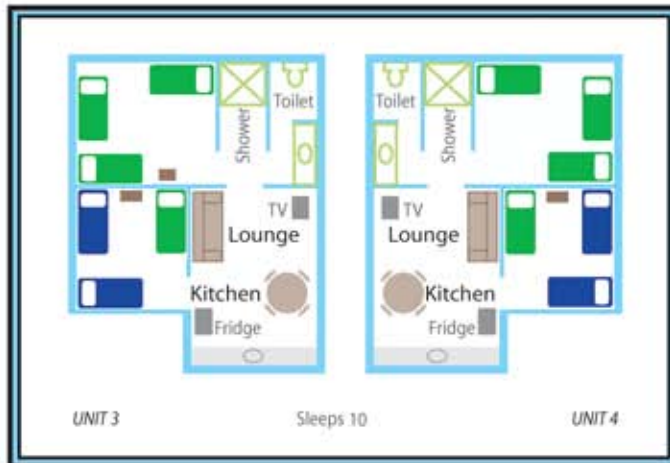

Tamborine Lodge

- Denotes single bed
- Denotes bunk bed
- Denotes split single bed
- Denotes 1 x queen split OR 2 x single beds