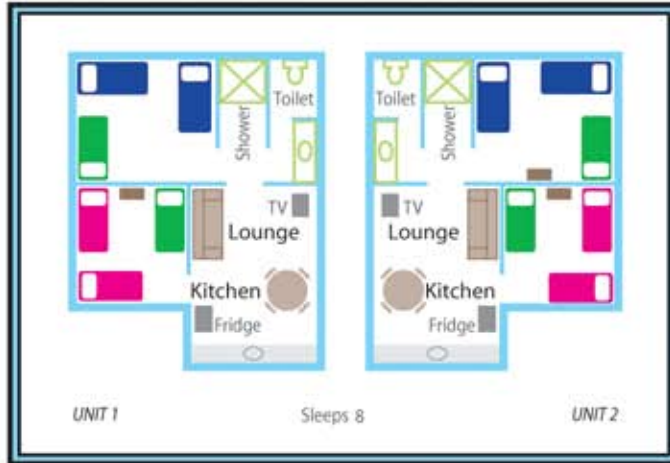

Tamborine Lodge

- Denotes single bed
- Denotes bunk bed
- Denotes split single bed
- Denotes 1 x queen split OR 2 x single beds