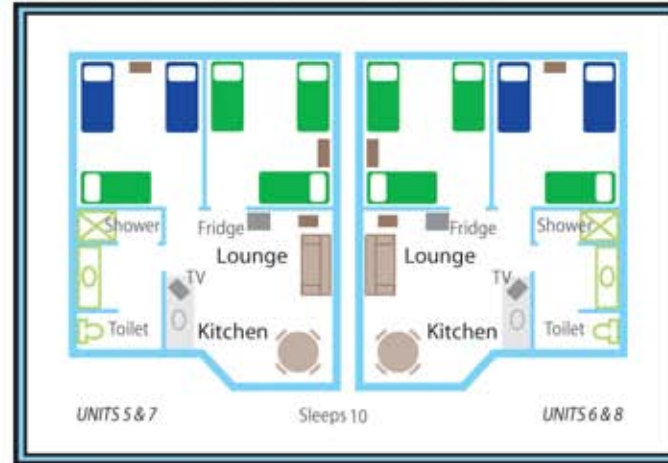

Tamborine Lodge

- Denotes single bed
- Denotes bunk bed
- Denotes split single bed
- Denotes 1 x queen split OR 2 x single beds